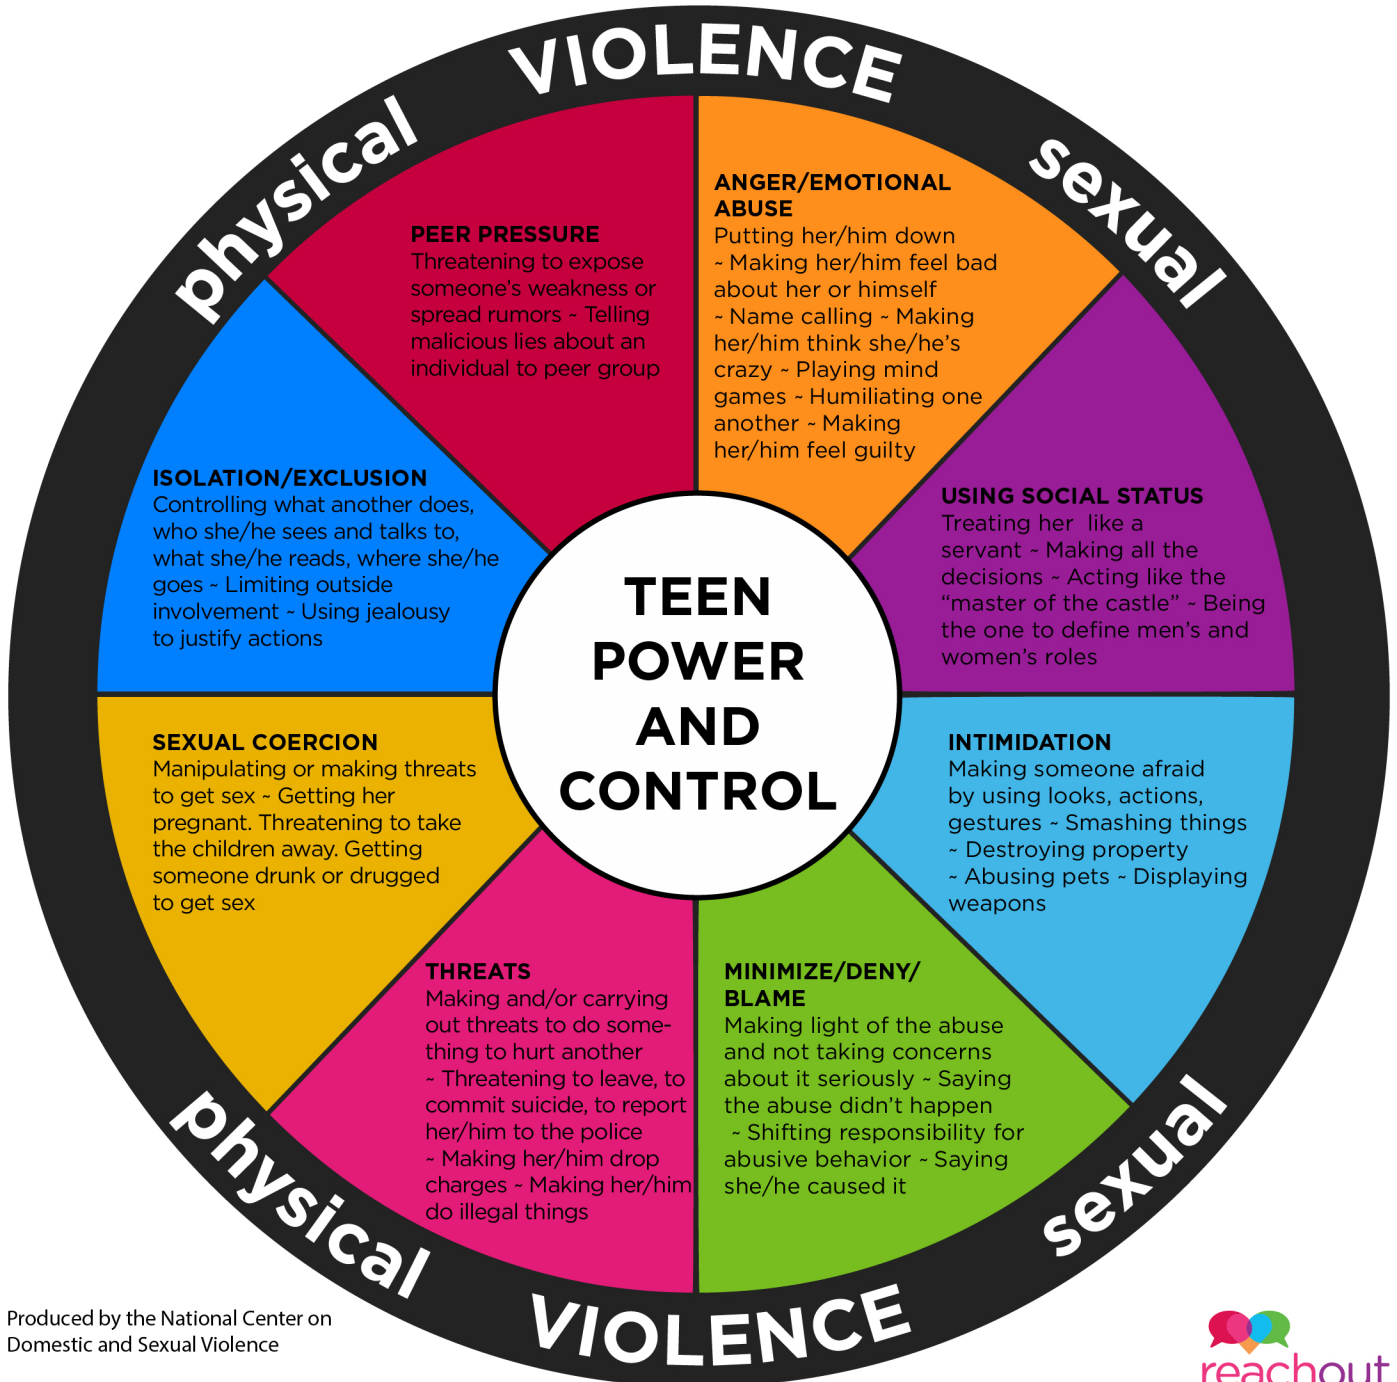

TEEN POWER AND CONTROL WHEEL

Produced by the National Center on Domestic and Sexual Violence

Adapted from the Power & Control Wheel Developed by Domestic Abuse Intervention Project
 206 East Superior Street
 Duluth, MN 55802
 218.722.4134
 www.theduluthmodel.org